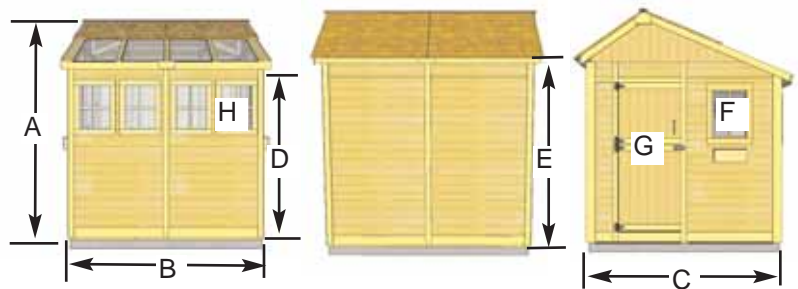

# 8'x8' SunShed Garden Building

Item#SSGS88

Escape to the tranquility of your very own garden getaway.

### The SunShed Kit Includes:

- 6 Functional Windows with Screens
- 31" Wide Functional Dutch Door
- "L" Shaped Full Wall Workbench
- Lexan Polycarbonate Roof Windows
- Western Red Cedar Construction
- Mahogany Veneer on Interior Panels
- Cedar Roof with Shingles Already Attached
- Panelized For Quick Assembly
- Hardware Included (screws and nails).

### Specifications:

- A: Outside Height = 112"
- B: Outside Wall Depth = 92"
- C: Outside Wall Width = 98"
- D: Short Wall Height = 72"
- E: Tall Wall Height = 83"
- F: Window Opening = 14" w x 20" h
- G: Door Dimensions = 31" w x 72" h
- H: Window Opening = 12" w x 20" h