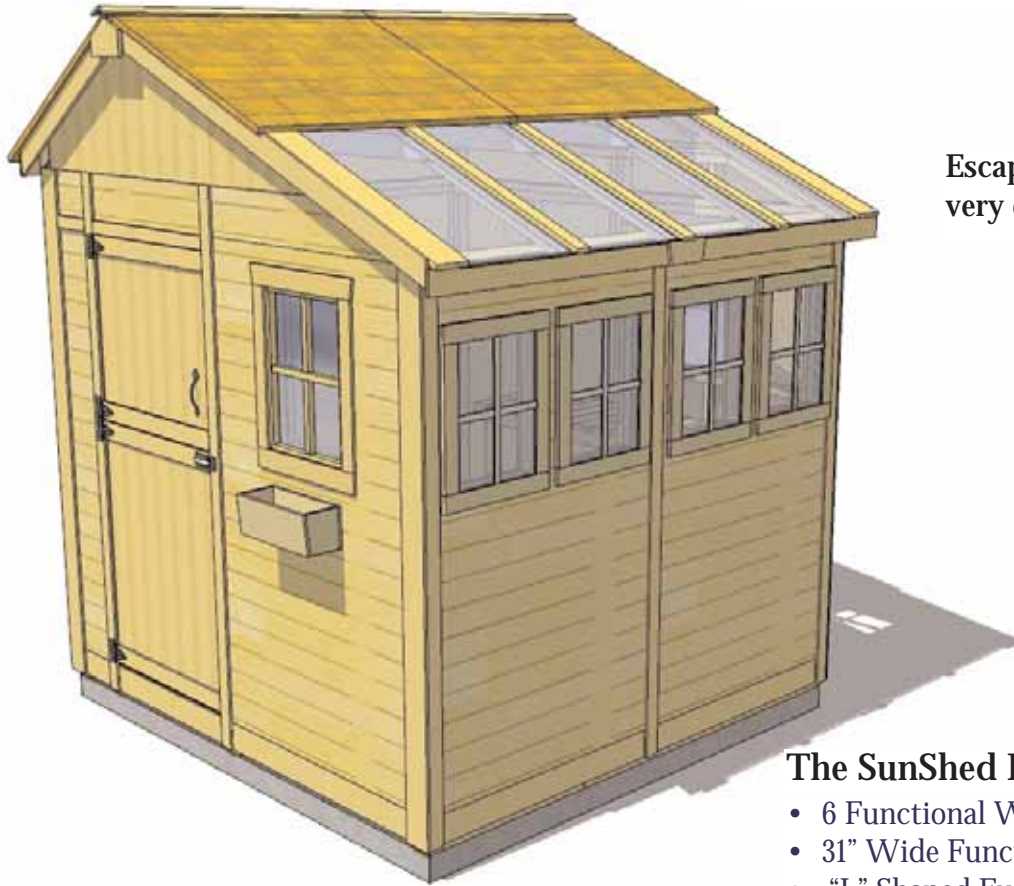

8'x8' SunShed Garden Building

Item#SSGS88

Escape to the tranquility of your very own garden getaway.

The SunShed Kit Includes:

- 6 Functional Windows with Screens
- 31" Wide Functional Dutch Door
- "L" Shaped Full Wall Workbench
- Lexan Polycarbonate Roof Windows
- Western Red Cedar Construction
- Mahogany Veneer on Interior Panels
- Cedar Roof with Shingles Already Attached
- Panelized For Quick Assembly
- Hardware Included (screws and nails).

Specifications:

- A: Outside Height = 112"
- B: Outside Wall Depth = 92"
- C: Outside Wall Width = 98"
- D: Short Wall Height = 72"
- E: Tall Wall Height = 83"
- F: Window Opening = 14"w x 20"h
- G: Door Dimensions = 31"w x 72"h
- H: Window Opening = 12"w x 20"h