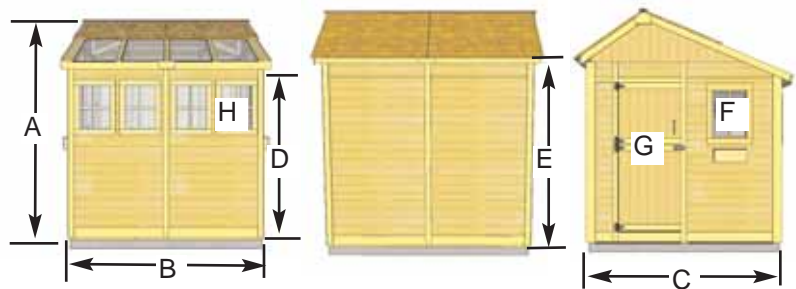

8'x8' SunShed Garden Building

Item#SSGS88

Escape to the tranquility of your very own garden getaway.

The SunShed Kit Includes:

- 6 Functional Windows with Screens
- 31" Wide Functional Dutch Door
- "L" Shaped Full Wall Workbench
- Lexan Polycarbonate Roof Windows
- Western Red Cedar Construction
- Mahogany Veneer on Interior Panels
- Cedar Roof with Shingles Already Attached
- Panelized For Quick Assembly
- Hardware Included (screws and nails).

Specifications:

- A: Outside Height = 112"
- B: Outside Wall Depth = 92"
- C: Outside Wall Width = 98"
- D: Short Wall Height = 72"
- E: Tall Wall Height = 83"
- F: Window Opening = 14"w x 20"h
- G: Door Dimensions = 31"w x 72"h
- H: Window Opening = 12"w x 20"h