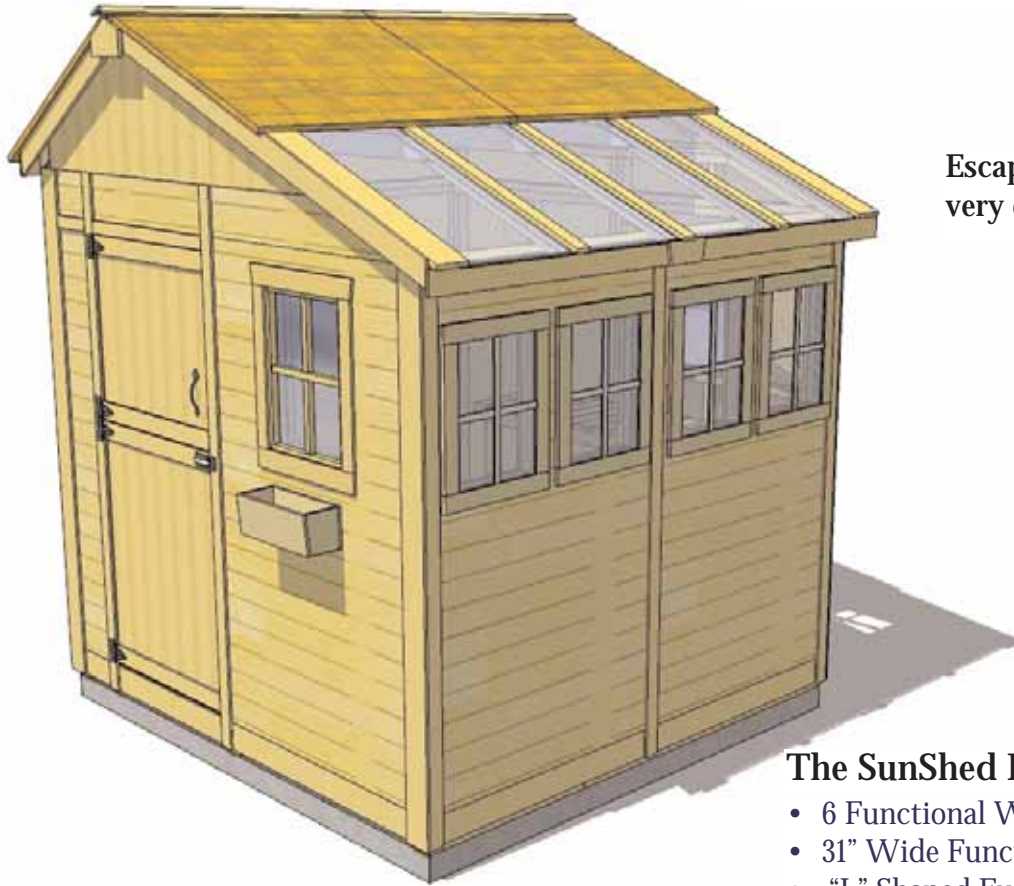

# 8'x8' SunShed Garden Building

Item#SSGS88

Escape to the tranquility of your very own garden getaway.

### The SunShed Kit Includes:

- 6 Functional Windows with Screens
- 31" Wide Functional Dutch Door
- "L" Shaped Full Wall Workbench
- Lexan Polycarbonate Roof Windows
- Western Red Cedar Construction
- Mahogany Veneer on Interior Panels
- Cedar Roof with Shingles Already Attached
- Panelized For Quick Assembly
- Hardware Included (screws and nails).

### Specifications:

- A: Outside Height = 112"
- B: Outside Wall Depth = 92"
- C: Outside Wall Width = 98"
- D: Short Wall Height = 72"
- E: Tall Wall Height = 83"
- F: Window Opening = 14" w x 20" h
- G: Door Dimensions = 31" w x 72" h
- H: Window Opening = 12" w x 20" h