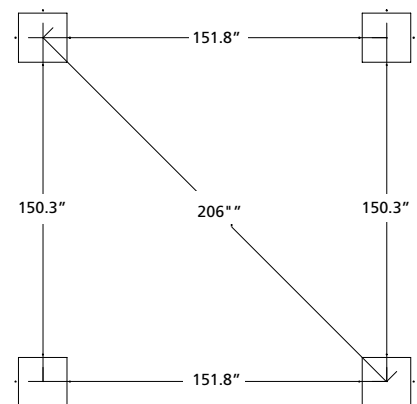

Pictured in Redwood.

NOTE: Printing color may vary slightly from actual product.

Sonoma 16 Pergola Features

- Douglas Fir
- 16' x 16' design
- Precision cut and ready-to-assemble
- Optional 16-piece lattice shade roof
- Anchor System (required)
- Hand-dipped Stain
- Optional privacy wall
- Screen and roof lattice offer wind and sun protection
- Arched roof custom design
- Available in redwood or mocha
- 3 year warranty on structure
- Made in the USA

Sonoma 16 Pergola Specifications

MODEL	HEIGHT	OVERHANG WIDTH	OVERHANG DEPTH	WEIGHT
SONOMA 16	112"	185"	185"	735 LBS

NOTE: Dimensions can vary ± 1 ". Pergolas must be anchored to footings, deck or patio slab.

Dimensions above are in inches. Reference dimensions only. We recommend measuring individual units at installation. Refer to installation manual for detailed specifications on installing this product.