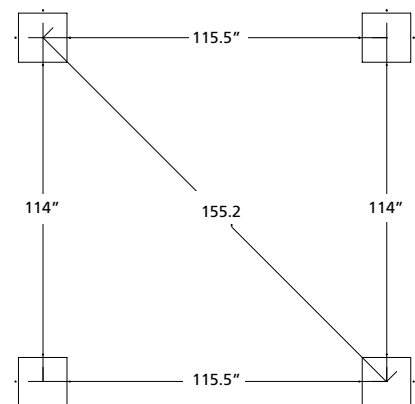

### Sonoma 12 Pergola Features

- Premium Douglas Fir
- 12' x 12' design
- Precision cut and ready-to-assemble
- Optional 12-piece lattice shade roof
- Anchor System (required)
- Hand-dipped in stain
- Optional privacy wall
- Screen and roof lattice offer wind and sun protection
- Arched roof custom design
- Available in redwood or mocha
- 3 year warranty on structure

### Sonoma 12 Pergola Specifications

MODEL	HEIGHT	OVERHANG WIDTH	OVERHANG DEPTH	WEIGHT
SONOMA 12-M	112"	151.5"	146"	635 LBS

NOTE: Dimensions can vary ±1". Pergolas must be anchored to footings, deck or patio slab.

Dimensions above are in inches. Reference dimensions only. We recommend measuring individual units at installation. Refer to installation manual for detailed specifications on installing this product.