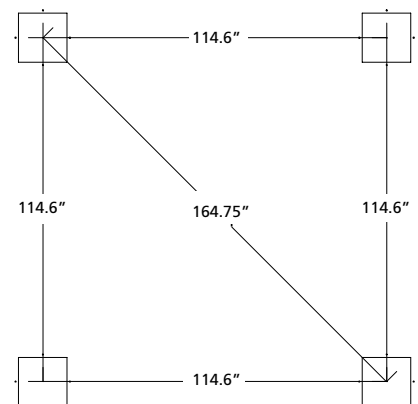

Pictured in Mocha.

NOTE: Printing color may vary slightly from actual product.

Sonoma Pergola Features

- White Cedar Wood
- 10' x 10' design
- Precision cut and ready-to-assemble
- Optional 12-piece lattice shade roof
- Anchor System (required)
- Optional privacy wall
- Screen and roof lattice offer wind and sun protection
- Arched roof custom design
- Available in redwood, mocha or grey stain
- 1 year warranty on structure

Sonoma 10 Pergola Specifications

MODEL	HEIGHT	WIDTH	DEPTH	WEIGHT
SONOMA 10-M	112"	152"	152"	635 LBS

NOTE: Pergolas must be anchored to footings, deck or patio slab.

OPTIONS FOR SONOMA PERGOLA IN MOCHA	MODEL
Lattice in Mocha (order 4 boxes)	SONOMA10-M-LATT
Wall Supports & Panels in Mocha (kit)	SONOMA10-M-WALL-K
Decorative Post Bases in Mocha Finish	POSTBASE-M

Options also available in redwood and grey.

Dimensions above are in inches. Reference dimensions only. We recommend measuring individual units at installation. Refer to installation manual for detailed specifications on installing this product.