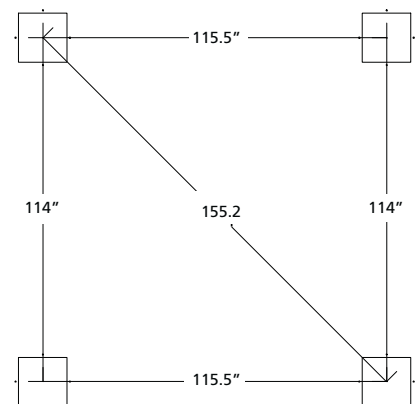

Pictured in Mocha.

NOTE: Printing color may vary slightly from actual product.

Sonoma 12 Pergola Features

- Premium Douglas Fir
- 12' x 12' design
- Precision cut and ready-to-assemble
- Optional 12-piece lattice shade roof
- Anchor System (required)
- Hand-dipped in stain
- Optional privacy wall
- Screen and roof lattice offer wind and sun protection
- Arched roof custom design
- Available in redwood or mocha
- 3 year warranty on structure

Sonoma 12 Pergola Specifications

MODEL	HEIGHT	OVERHANG WIDTH	OVERHANG DEPTH	WEIGHT
SONOMA 12-M	112"	151.5"	146"	635 LBS

NOTE: Dimensions can vary ±1". Pergolas must be anchored to footings, deck or patio slab.

Dimensions above are in inches. Reference dimensions only. We recommend measuring individual units at installation. Refer to installation manual for detailed specifications on installing this product.