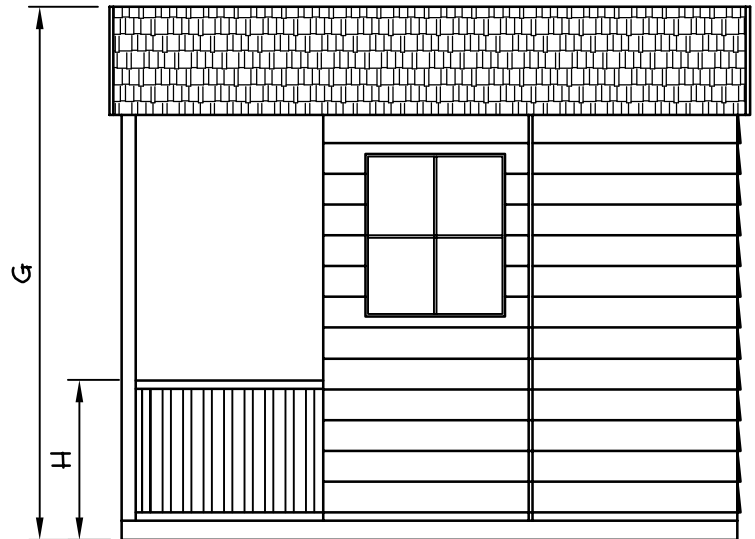

GARDENER'S DELIGHT GARDEN SHED SPECIFICATIONS

Western Red Cedar Shingle Roof.
 All framing components are nominal 2"x3" in size.
 2"x3" Floor joists on 16" centers
 Wood siding is 1/2"x6" Bevel Siding.
 Awning windows on sides.

PLAN VIEW

SIDE VIEW

FRONT VIEW

Measurements For Gardener's Delight	
Dimensions (Imperial)	
Size	6' x 9'
Inside Area	54 Sq. Ft.
A	6'-0"
B	5'-7"
C	9'-2"
D	8'-11 1/2"
E	5'-9 1/2"
F	7'-4"
G	8'-3"
H	2'-9"
Door	2'-6"x5'-11"
Window Opening	2'-0"Wx2'-4"H
Weight	825 lbs
Package Size	48"Wx78"Lx38"H