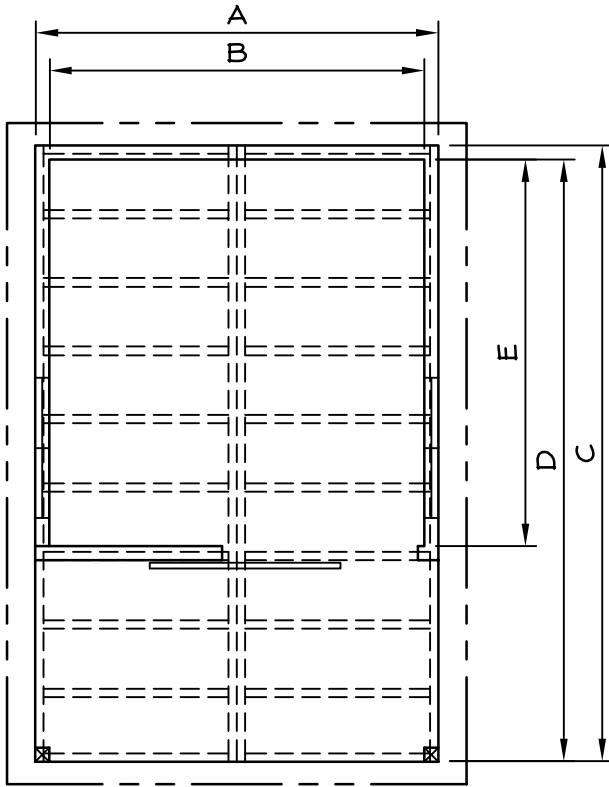

GARDENER'S DELIGHT GARDEN SHED SPECIFICATIONS

Western Red Cedar Shingle Roof.
 All framing components are nominal 2"x3" in size.
 2"x3" Floor joists on 16" centers
 Wood siding is 1/2"x6" Bevel Siding.
 Awning windows on sides.

PLAN VIEW

SIDE VIEW

FRONT VIEW

Measurements For Gardener's Delight	
Dimensions (Imperial)	
Size	6' x 9'
Inside Area	54 Sq. Ft.
A	6'-0"
B	5'-7"
C	9'-2"
D	8'-11 1/2"
E	5'-9 1/2"
F	7'-4"
G	8'-3"
H	2'-9"
Door	2'-6"x5'-11"
Window Opening	2'-0"Wx2'-4"H
Weight	825 lbs
Package Size	48"Wx78"Lx38"H