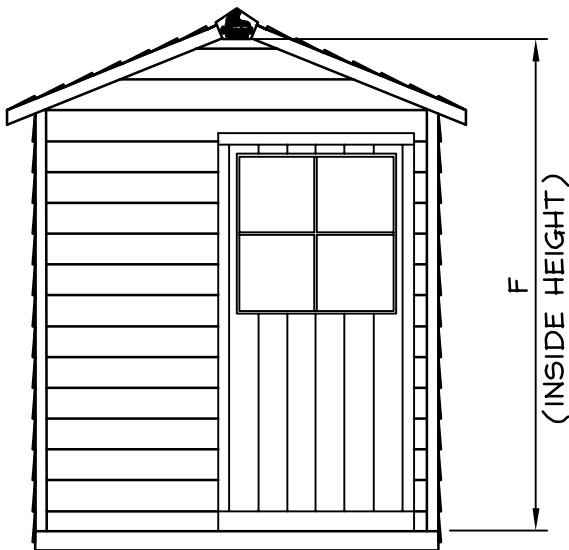

GARDENER'S DELIGHT GARDEN SHED SPECIFICATIONS

Western Red Cedar Shingle Roof.
 All framing components are nominal 2"x3" in size.
 2"x3" Floor joists on 16" centers
 Wood siding is 1/2"x6" Bevel Siding.
 Awning windows on sides.

PLAN VIEW

SIDE VIEW

FRONT VIEW

Measurements For Gardener's Delight	
Dimensions (Imperial)	
Size	6' x 9'
Inside Area	54 Sq. Ft.
A	6'-0"
B	5'-7"
C	9'-2"
D	8'-11 1/2"
E	5'-9 1/2"
F	7'-4"
G	8'-3"
H	2'-9"
Door	2'-6"x5'-11"
Window Opening	2'-0"Wx2'-4"H
Weight	825 lbs
Package Size	48"Wx78"Lx38"H