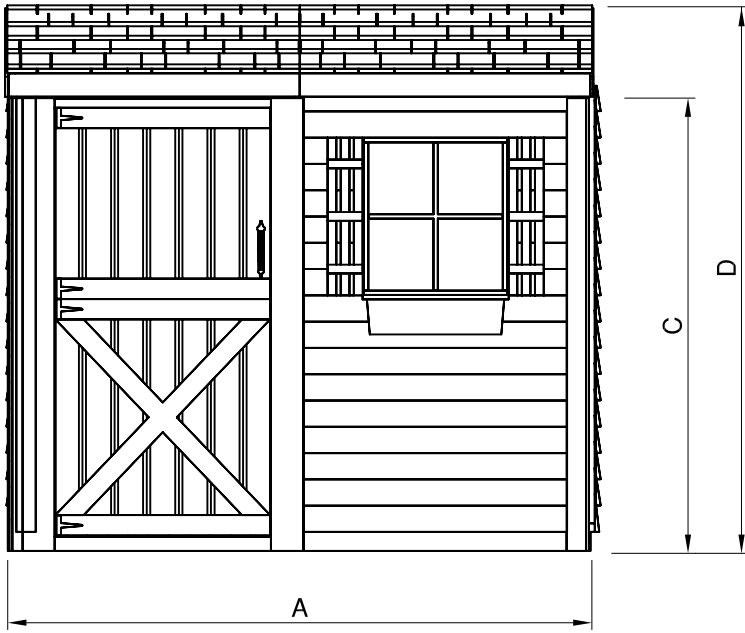

Specifications for 'The 8 x 4 Bayside'

- Your Cedarshed Product is constructed of Western Red Cedar.
- All framing components are nominal 2"x 3" in size (unless noted otherwise)

FRONT VIEW

SIDE VIEW

Measurements for Rancher	
Area	31.5 Sq. Ft.
Dimension	
A	98"
B	46-1/2"
C	82"
D	93"
Dutch Door	37" x 73"
Weight	