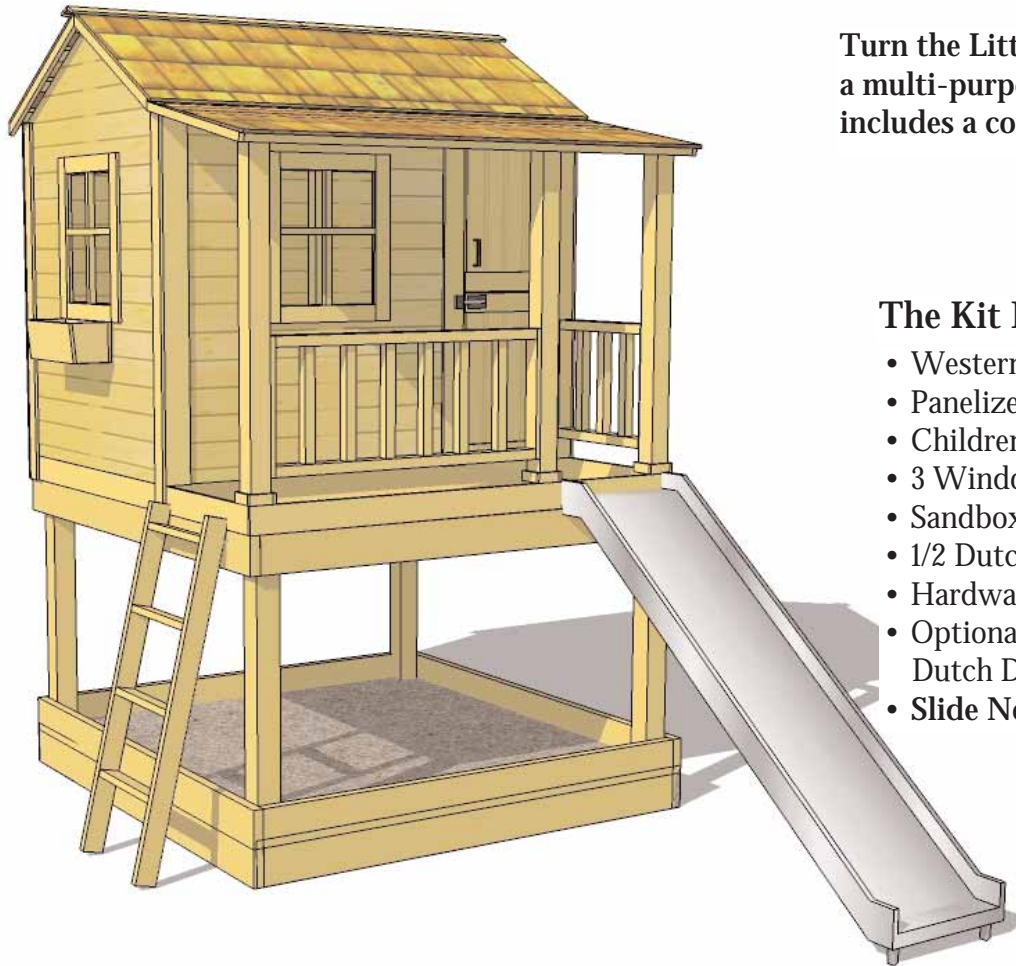

6'x6' Little Squirt Playhouse (with Sandbox)

Item#LSP66SS

Turn the Little Squirt Playhouse into a multi-purpose activity center that includes a covered Sandbox.

The Kit Includes:

- Western Red Cedar Construction
- Panelized For Quick Assembly
- Children's Table and Two Chairs
- 3 Window Openings
- Sandbox with 4x4 Post Platform
- 1/2 Dutch Door
- Hardware Included (screws and nails)
- Optional Functional Windows and Full Dutch Door available.
- **Slide Not Included.**

Specifications:

- A: Outside Height = 128" (inside= 74")
 B: Platform Height = 48"
 C: Outside Wall Depth = 71 1/2"
 D: Outside Wall Width = 76"
 E: Enclosed Playhouse Depth = 40 1/2"
 F: Porch Depth = 24 1/2"
 G: Front Porch Roof Height = 50"
 H: Window Openings = 16" x 22"
 I: Door Dimensions = 57" x 23 1/2"