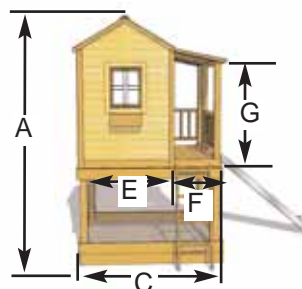

6'x6' Little Squirt Playhouse (with Sandbox)

Item#LSP66SS

Turn the Little Squirt Playhouse into a multi-purpose activity center that includes a covered Sandbox.

The Kit Includes:

- Western Red Cedar Construction
- Panelized For Quick Assembly
- Children's Table and Two Chairs
- 3 Window Openings
- Sandbox with 4x4 Post Platform
- 1/2 Dutch Door
- Hardware Included (screws and nails)
- Optional Functional Windows and Full Dutch Door available.
- **Slide Not Included.**

Specifications:

- A: Outside Height = 128" (inside= 74")
 B: Platform Height = 48"
 C: Outside Wall Depth = 71 1/2"
 D: Outside Wall Width = 76"
 E: Enclosed Playhouse Depth = 40 1/2"
 F: Porch Depth = 24 1/2"
 G: Front Porch Roof Height = 50"
 H: Window Openings = 16" x 22"
 I: Door Dimensions = 57" x 23 1/2"