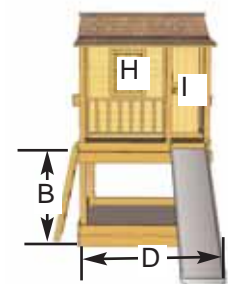

6'x6' Little Squirt Playhouse (with Sandbox)

Item#LSP66SS

Turn the Little Squirt Playhouse into a multi-purpose activity center that includes a covered Sandbox.

The Kit Includes:

- Western Red Cedar Construction
- Panelized For Quick Assembly
- Children's Table and Two Chairs
- 3 Window Openings
- Sandbox with 4x4 Post Platform
- 1/2 Dutch Door
- Hardware Included (screws and nails)
- Optional Functional Windows and Full Dutch Door available.
- **Slide Not Included.**

Specifications:

- A: Outside Height = 128" (inside= 74")
 B: Platform Height = 48"
 C: Outside Wall Depth = 71 1/2"
 D: Outside Wall Width = 76"
 E: Enclosed Playhouse Depth = 40 1/2"
 F: Porch Depth = 24 1/2"
 G: Front Porch Roof Height = 50"
 H: Window Openings = 16" x 22"
 I: Door Dimensions = 57" x 23 1/2"