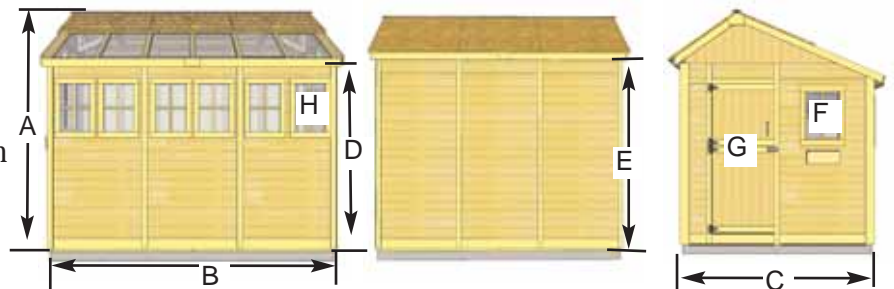

8'x12' SunShed Garden Building

Item#SSGS812

Escape to the tranquility of your very own garden getaway.

The SunShed Kit Includes:

- 8 Functional Windows with Screens
- 31" Wide Functional Dutch Door
- "L" Shaped Full Wall Workbench
- Lexan Polycarbonate Roof Windows
- Western Red Cedar Construction
- Mahogany Veneer on Interior Panels
- Cedar Roof with Shingles Already Attached
- Panelized For Quick Assembly
- Hardware Included (screws and nails).

Specifications:

- A: Outside Height = 112"
- B: Outside Wall Depth = 138"
- C: Outside Wall Width = 98"
- D: Short Wall Height = 72"
- E: Tall Wall Height = 83"
- F: Window Opening = 14" w x 20" h
- G: Door Dimensions = 31" w x 72" h
- H: Window Opening = 12" w x 20" h

Shipping Pkg. Size: 52" w x 54" h x 88" l
Shipping Weight: = 1150 lbs