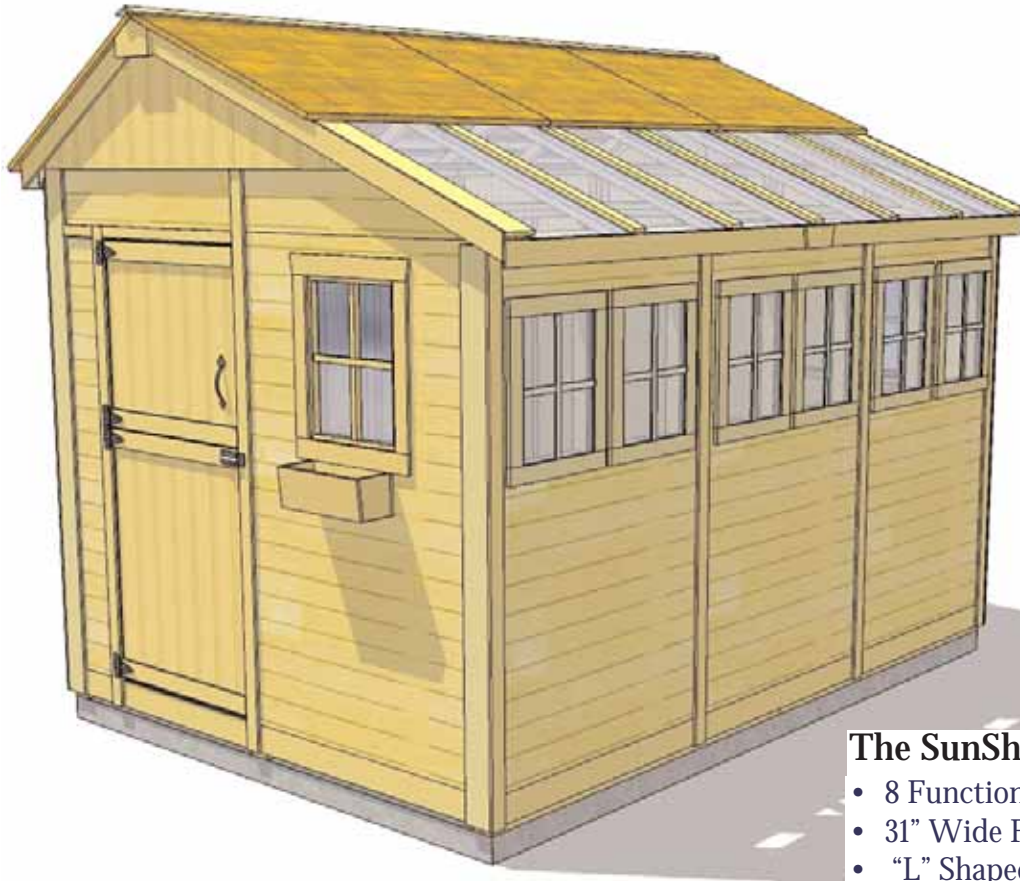

8'x12' SunShed Garden Building

Item#SSGS812

Escape to the tranquility of your very own garden getaway.

The SunShed Kit Includes:

- 8 Functional Windows with Screens
- 31" Wide Functional Dutch Door
- "L" Shaped Full Wall Workbench
- Lexan Polycarbonate Roof Windows
- Western Red Cedar Construction
- Mahogany Veneer on Interior Panels
- Cedar Roof with Shingles Already Attached
- Panelized For Quick Assembly
- Hardware Included (screws and nails).

Specifications:

- A: Outside Height = 112"
- B: Outside Wall Depth = 138"
- C: Outside Wall Width = 98"
- D: Short Wall Height = 72"
- E: Tall Wall Height = 83"
- F: Window Opening = 14" w x 20" h
- G: Door Dimensions = 31" w x 72" h
- H: Window Opening = 12" w x 20" h

Shipping Pkg. Size: 52" w x 54" h x 88" l
Shipping Weight: = 1150 lbs