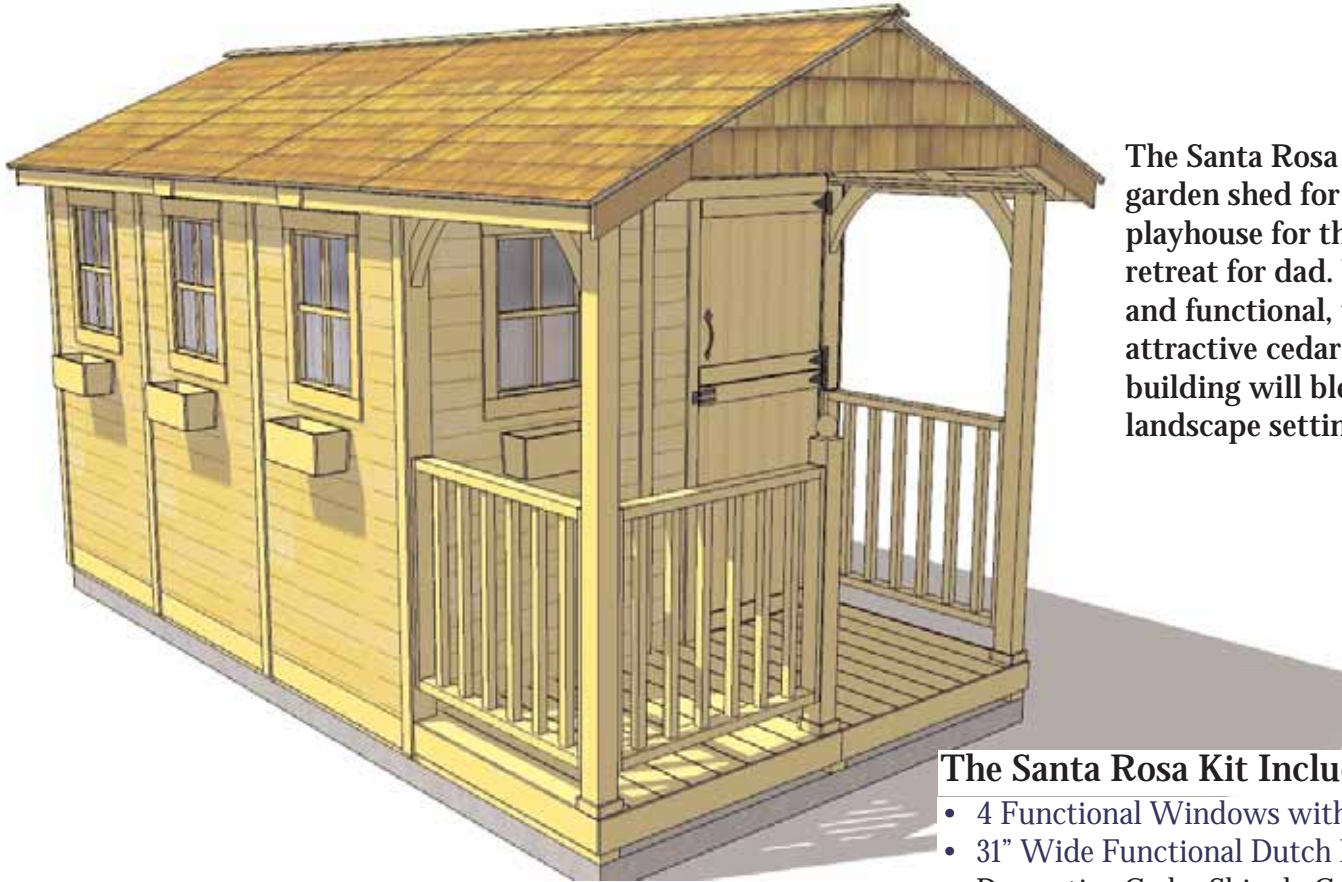

# 8'x15'Santa Rosa Garden Shed

Item#SR815

The Santa Rosa is an ideal garden shed for mom, a playhouse for the kids, or a retreat for dad. Versatile and functional, this attractive cedar garden building will blend into any landscape setting.

### The Santa Rosa Kit Includes:

- 4 Functional Windows with Screens
- 31" Wide Functional Dutch Door
- Decorative Cedar Shingle Gables
- Western Red Cedar Construction
- 4 ft Cedar Deck on Porch
- Mahogany Veneer on Interior Panels
- Cedar Roof with Shingles Already Attached
- Panelized For Quick Assembly
- Hardware Included (screws and nails).

### Specifications:

- A: Outside Height = 105"
- B: Outside Wall Depth = 184"
- C: Outside Wall Width = 98"
- D: Enclosed Shed Depth = 138"
- E: Porch Depth = 44"
- F: Front Porch Roof Height = 78"
- G: Window Openings = 14" x 20"
- H: Door Dimensions = 31" w x 72" h