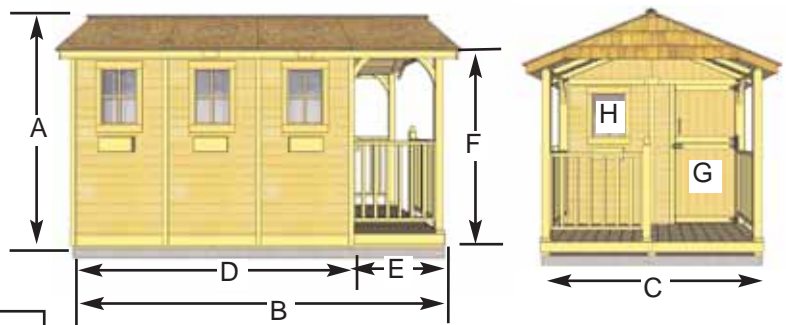

# 8'x15'Santa Rosa Garden Shed

Item#SR815

The Santa Rosa is an ideal garden shed for mom, a playhouse for the kids, or a retreat for dad. Versatile and functional, this attractive cedar garden building will blend into any landscape setting.

### The Santa Rosa Kit Includes:

- 4 Functional Windows with Screens
- 31" Wide Functional Dutch Door
- Decorative Cedar Shingle Gables
- Western Red Cedar Construction
- 4 ft Cedar Deck on Porch
- Mahogany Veneer on Interior Panels
- Cedar Roof with Shingles Already Attached
- Panelized For Quick Assembly
- Hardware Included (screws and nails).

### Specifications:

- A: Outside Height = 105"
- B: Outside Wall Depth = 184"
- C: Outside Wall Width = 98"
- D: Enclosed Shed Depth = 138"
- E: Porch Depth = 44"
- F: Front Porch Roof Height = 78"
- G: Window Openings = 14" x 20"
- H: Door Dimensions = 31" w x 72" h