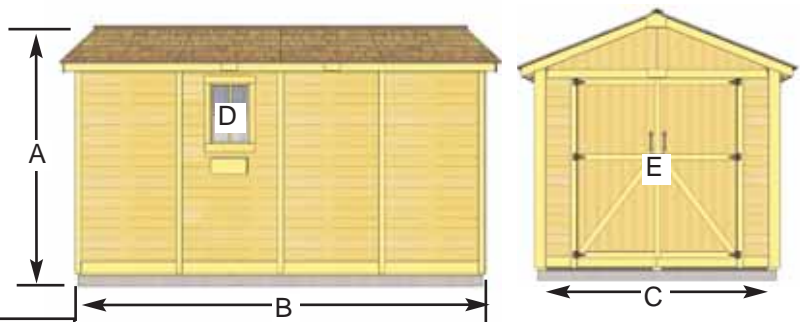

8'x15 SpaceMaker Storage Shed

Item#SM815

The SpaceMaker is our bestseller for storage solutions.

The SpaceMaker Kit Includes:

- 1 Fixed Window (16" w x 22" h)
- 62" Wide Double Doors
- Western Red Cedar Construction
- 2x3 Frame Construction
- Mahogany Veneer on Interior Panels
- Cedar Roof with Shingles Already Attached
- Panelized For Quick Assembly
- Hardware Included (screws and nails).

Specifications:

- A: Outside Height = 105"
- B: Outside Wall Depth = 184"
- C: Outside Wall Width = 98"
- D: Window Opening = 16" w x 22" h
- E: Door Dimensions = 62" w x 72" h

Shipping Pkg. Size: 48" w 60" h x 88" l
Shipping Weight: = 1400 lbs