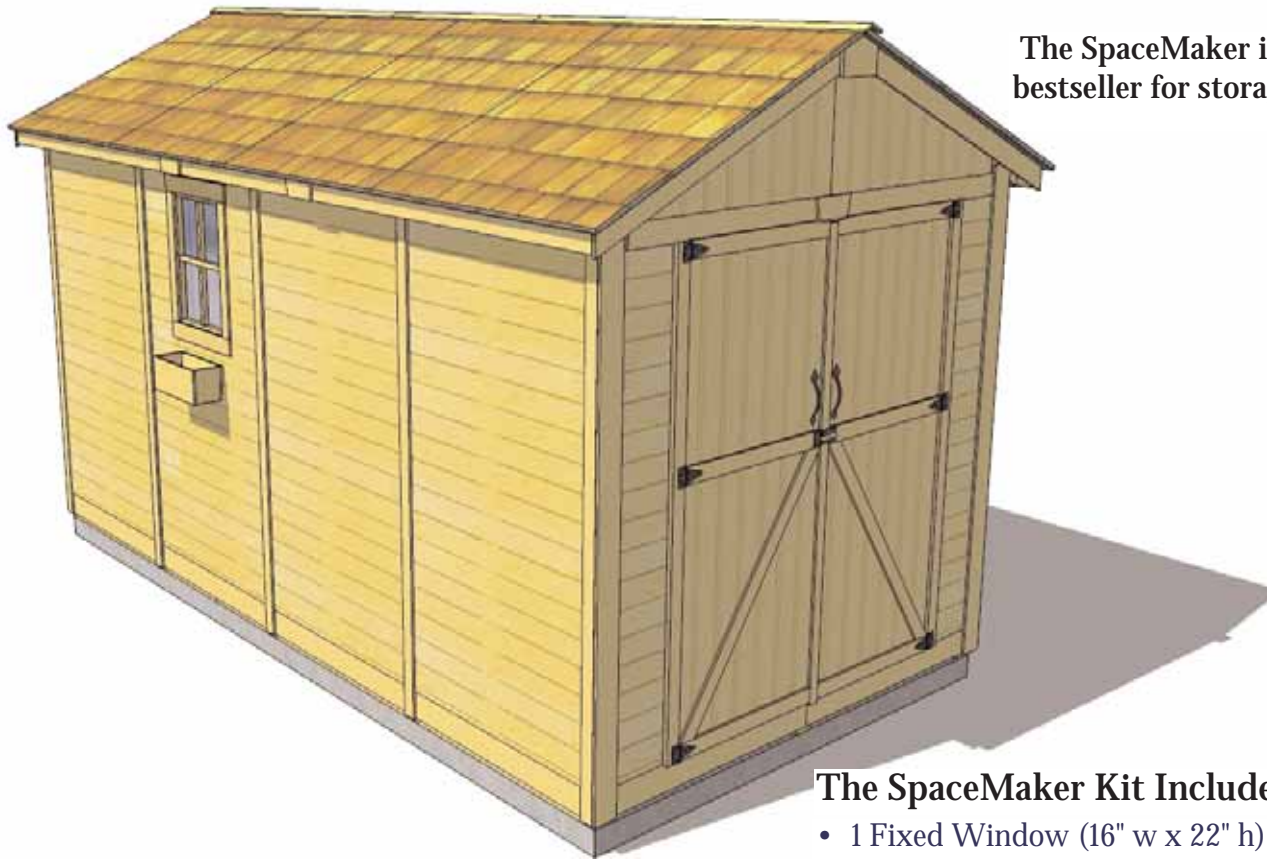

8'x15 SpaceMaker Storage Shed

Item#SM815

The SpaceMaker is our bestseller for storage solutions.

The SpaceMaker Kit Includes:

- 1 Fixed Window (16" w x 22" h)
- 62" Wide Double Doors
- Western Red Cedar Construction
- 2x3 Frame Construction
- Mahogany Veneer on Interior Panels
- Cedar Roof with Shingles Already Attached
- Panelized For Quick Assembly
- Hardware Included (screws and nails).

Specifications:

- A: Outside Height = 105"
- B: Outside Wall Depth = 184"
- C: Outside Wall Width = 98"
- D: Window Opening = 16" w x 22" h
- E: Door Dimensions = 62" w x 72" h

Shipping Pkg. Size: 48" w 60" h x 88" l
Shipping Weight: = 1400 lbs